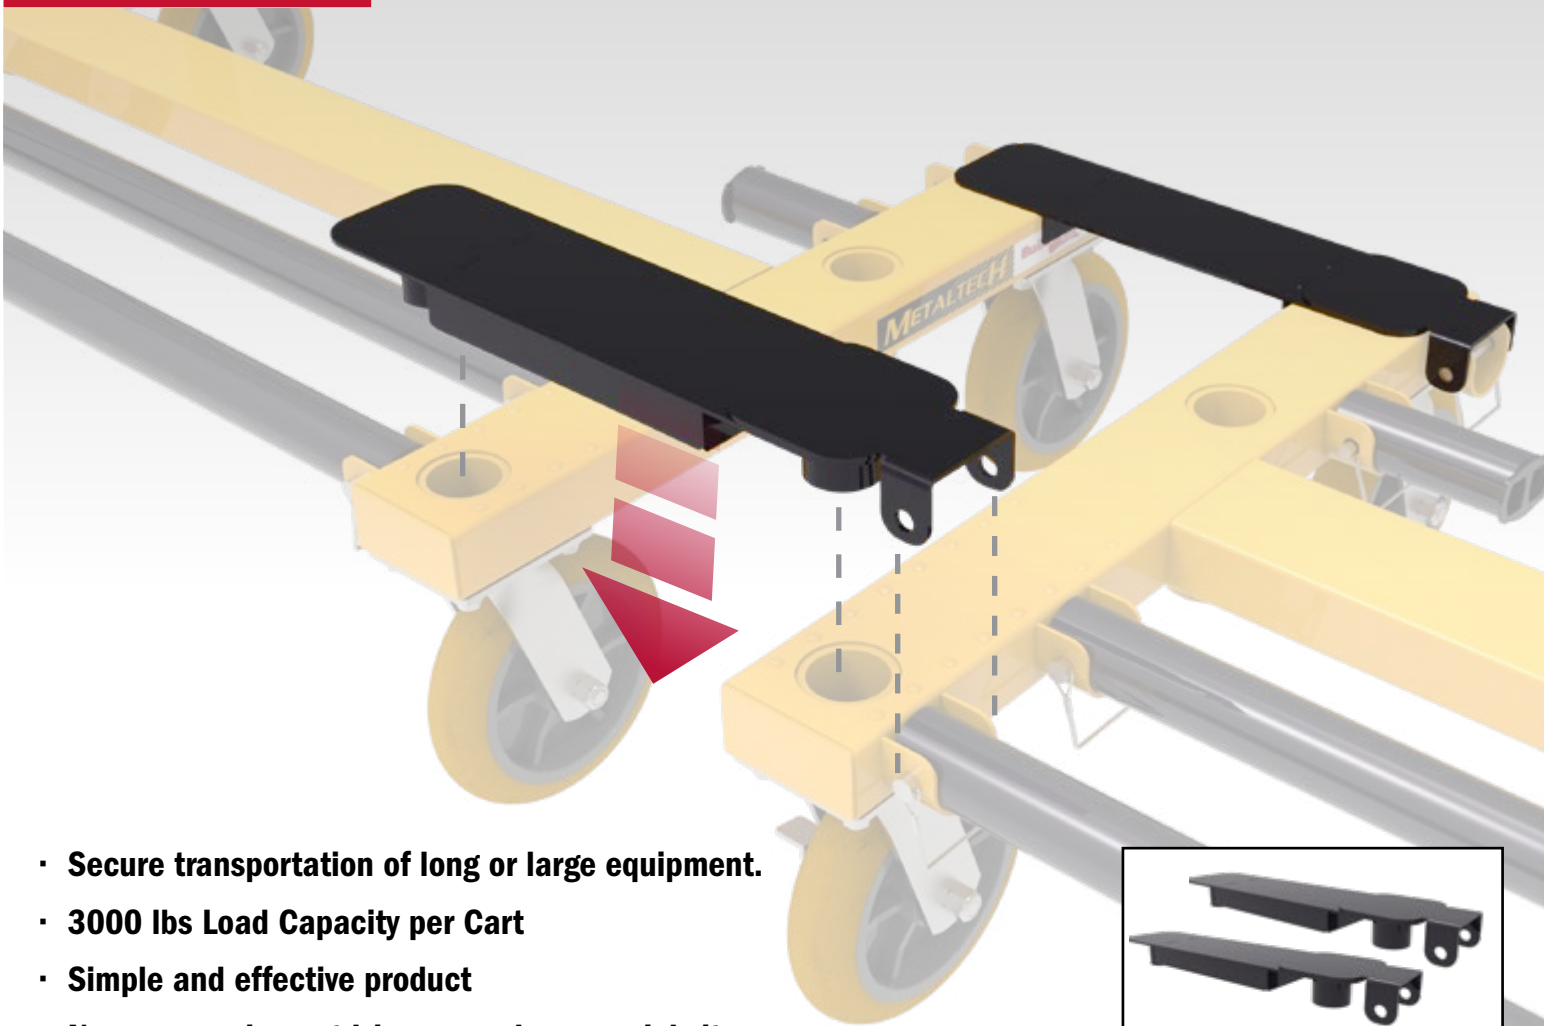

# H-CART CONNECTOR

**HEAVY-DUTY**

- Secure transportation of long or large equipment.
- 3000 lbs Load Capacity per Cart
- Simple and effective product
- No more equipment lying around on your jobsites.
- Two possible configurations

**METALTECH**

**BUILT TOUGH FOR SAFETY**

# H-CART CONNECTOR

The H-Cart connector allows you to combine H-Carts together. Two configurations are possible: in length and in width. This tool makes it possible to carry and organize long equipment on construction sites. You can move any large and heavy unit such as doors and windows. Transport of metal pipes, steel pipes, plumbing pipes, wood, insulated pipes, and other products has never been easier. This connector increases the safety of your employees and reduces the risk of injury during product transit.

- Secure transportation of long or large equipment.
- 3000 lbs Load Capacity per Cart
- Simple and effective product
- No more equipment lying around on your jobsites.
- Two possible configurations

H-CART CONNECTOR	
MODEL	I-BMDHBR
UPC	778300007738