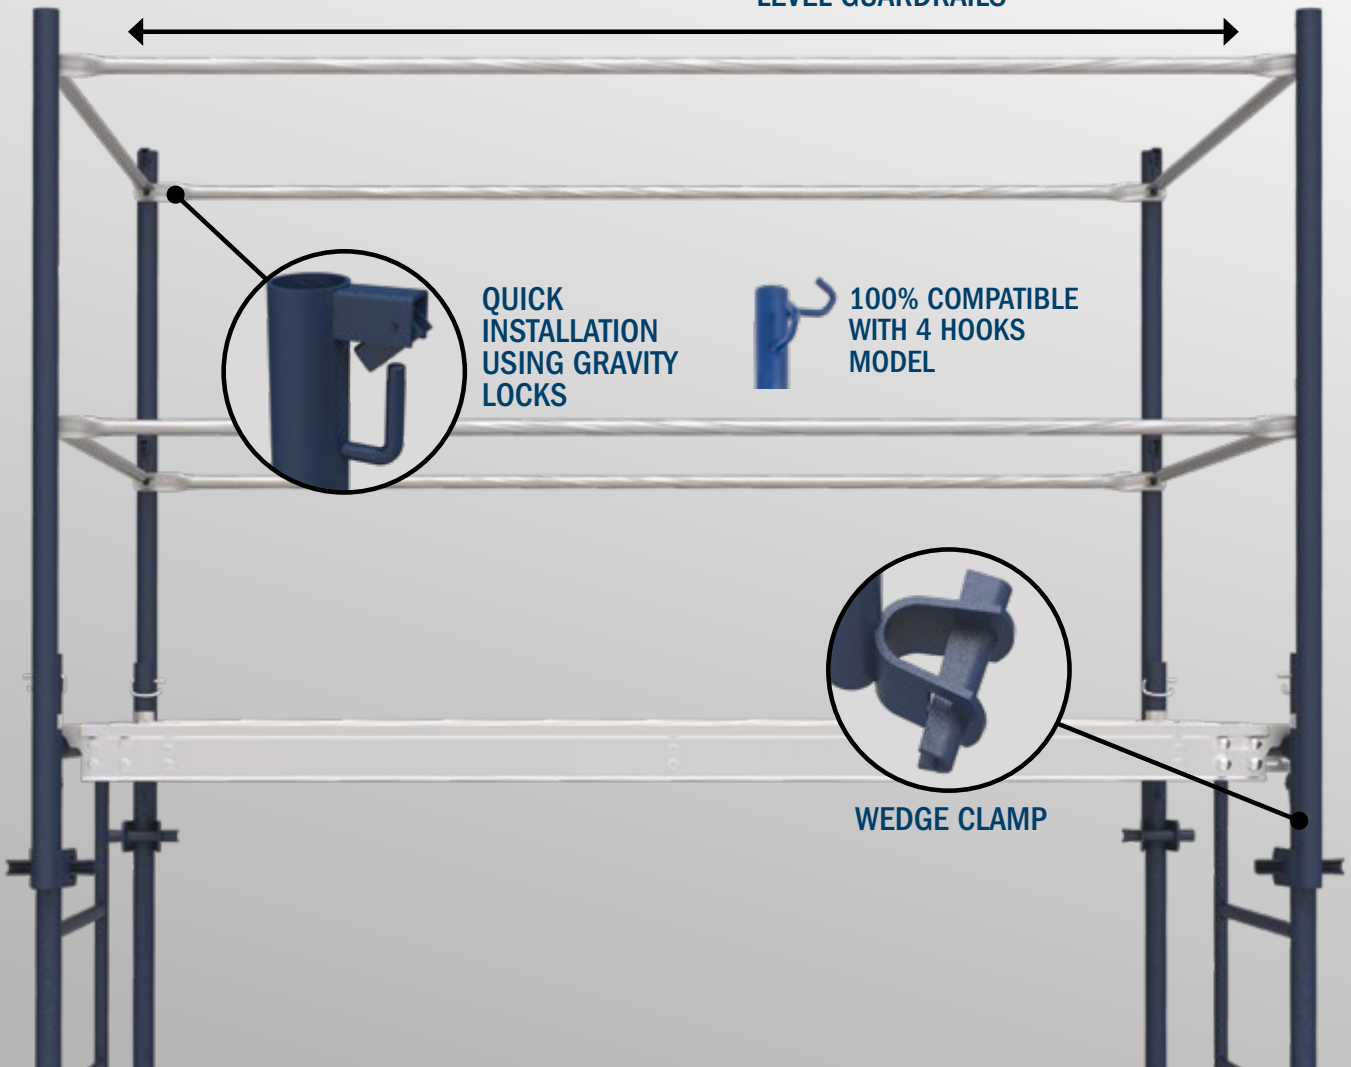

SAFETY IMPROVED GALVANIZED TOEBOARD

METALTECH®

**NO HOLES, NO SCREWS
INSTALLATION**

**STRONGER,
MORE RIGID**

**DIRECTLY FASTENED
TO GUARDRAIL POSTS
USING TOGGLE PINS**

(Toggle pins sold separately)

**SECURELY INTERLOCK
TOGETHER**

ALL TOEBOARD MODELS CAN BE INSTALLED
ONE AFTER THE OTHER

DIMENSIONS	WEIGHT	MODELS	UPC
30 IN.	5.99 LB	M-MGT30	778300712304
60 IN.	11.25 LB	M-MGT60	778300712007
84 IN.	15.44 LB	M-MGT84	778300710690
120 IN.	21.79 LB	M-MGT120	778300712052

MEETS STANDARDS: ANSI, CSA AND OSHA

WWW.METALTECH.CO

1 800 363-7587

METALTECH®

**BUILT TOUGH FOR
SAFETY**

SAFETY IMPROVED GUARDRAIL POSTS

METALTECH®

LEVEL GUARDRAILS